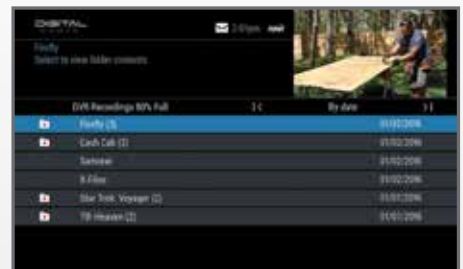

Series recordings are automatically grouped into **Folders** so you can quickly scroll through your list. Use the arrows to select a series and then press **OK/SELECT**. Scroll through the list to find the episode you want.