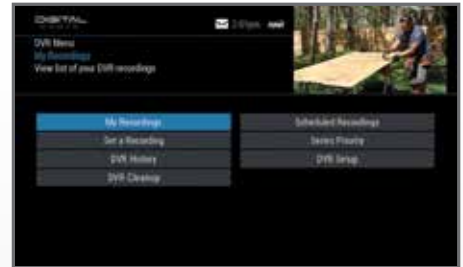

Your Recordings Your Way

i-Guide makes it easy to manage your recordings. Access the **DVR Menu** from **DVR** on the **Quick Menu** or **Main Menu**. From here, select **My Recordings** to view your list.