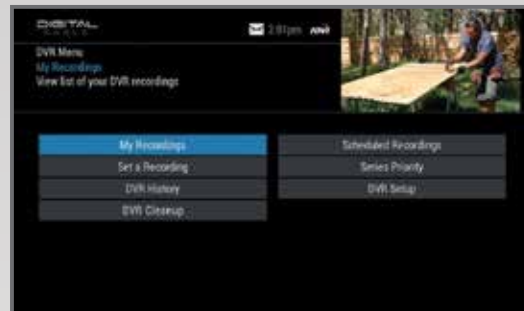

Enjoy TV on Your Schedule With Our DVR Service

With Digital Video Recording (DVR) Service from Waitsfield Cable, you're in control. You can pause live TV programs and start them again when you're ready. Rewind and replay programs so you don't miss a beat. Record up to 90 hours of your favorite programs and movies to create a personal entertainment library to view at your convenience. And fast-forward through the boring stuff when watching recorded programs and save time.

Once you've signed up for DVR service, simply follow the instructions to the right to record programs and manage your entertainment library.

Still have questions? Visit our website at www.waitsfieldcable.com for online user guides, tutorials, and additional DVR information.

Record Programs

It's easy to record with i-Guide. Press **REC** on your remote any time while watching TV for easy one-touch recording. Press from the **Program Info** screen or from the guide listings to set up a one-time or series recording, or to set up an auto-recording from any **Search** results screen.

Manage Your Entertainment Library

i-Guide makes it easy to manage your recordings. Access the **DVR Menu** from on the **Quick Menu** or **Main Menu**. From here, select **My Recordings** to view your list.

Series recordings are automatically grouped into **Folders** so you can quickly scroll through your list. Use the arrows to select a series and then press **OK/SELECT**. Scroll through the list to find the episode you want.

DVR Cleanup lets you delete multiple shows at once, while **DVR History** keeps track of shows that were deleted. i-Guide makes it simple to organize your shows so you can enjoy watching on your schedule.