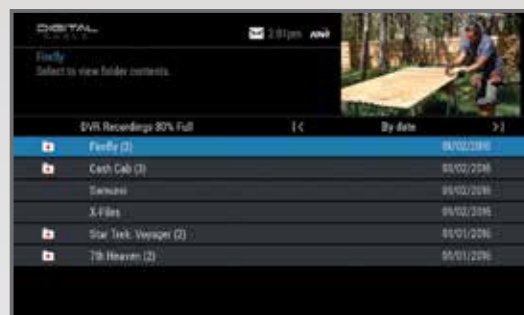

Enjoy TV on Your Schedule With Our DVR Service

With Digital Video Recording (DVR) Service from Waitsfield Cable, you're in control. You can pause live TV programs and start them again when you're ready. Rewind and replay programs so you don't miss a beat. Record up to 90 hours of your favorite programs and movies to create a personal entertainment library to view at your convenience. And fast-forward through the boring stuff when watching recorded programs and save time.

Once you've signed up for DVR service, simply follow the instructions to the right to record programs and manage your entertainment library.

Still have questions? Visit our website at www.waitsfieldcable.com for online user guides, tutorials, and additional DVR information.

Record Programs

It's easy to record with i-Guide. Press **REC** on your remote any time while watching TV for easy one-touch recording. Press from the **Program Info** screen or from the guide listings to set up a one-time or series recording, or to set up an auto-recording from any **Search** results screen.

Manage Your Entertainment Library

i-Guide makes it easy to manage your recordings. Access the **DVR Menu** from on the **Quick Menu** or **Main Menu**. From here, select **My Recordings** to view your list.

Series recordings are automatically grouped into **Folders** so you can quickly scroll through your list. Use the arrows to select a series and then press **OK/SELECT**. Scroll through the list to find the episode you want.

DVR Cleanup lets you delete multiple shows at once, while **DVR History** keeps track of shows that were deleted. i-Guide makes it simple to organize your shows so you can enjoy watching on your schedule.