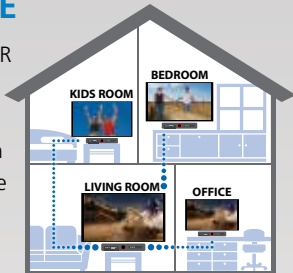

Free Yourself From TV Schedules with **DVR Service**

HAVE A HOUSEFUL OF FUN WITH MULTI-ROOM DVR SERVICE

Our Multi-Room DVR Service gives you the ability to record and watch programs in multiple rooms. When you subscribe, nothing comes between you and your recorded TV programs—not even the walls in your home! Multi-Room DVR service enables you to do all this: