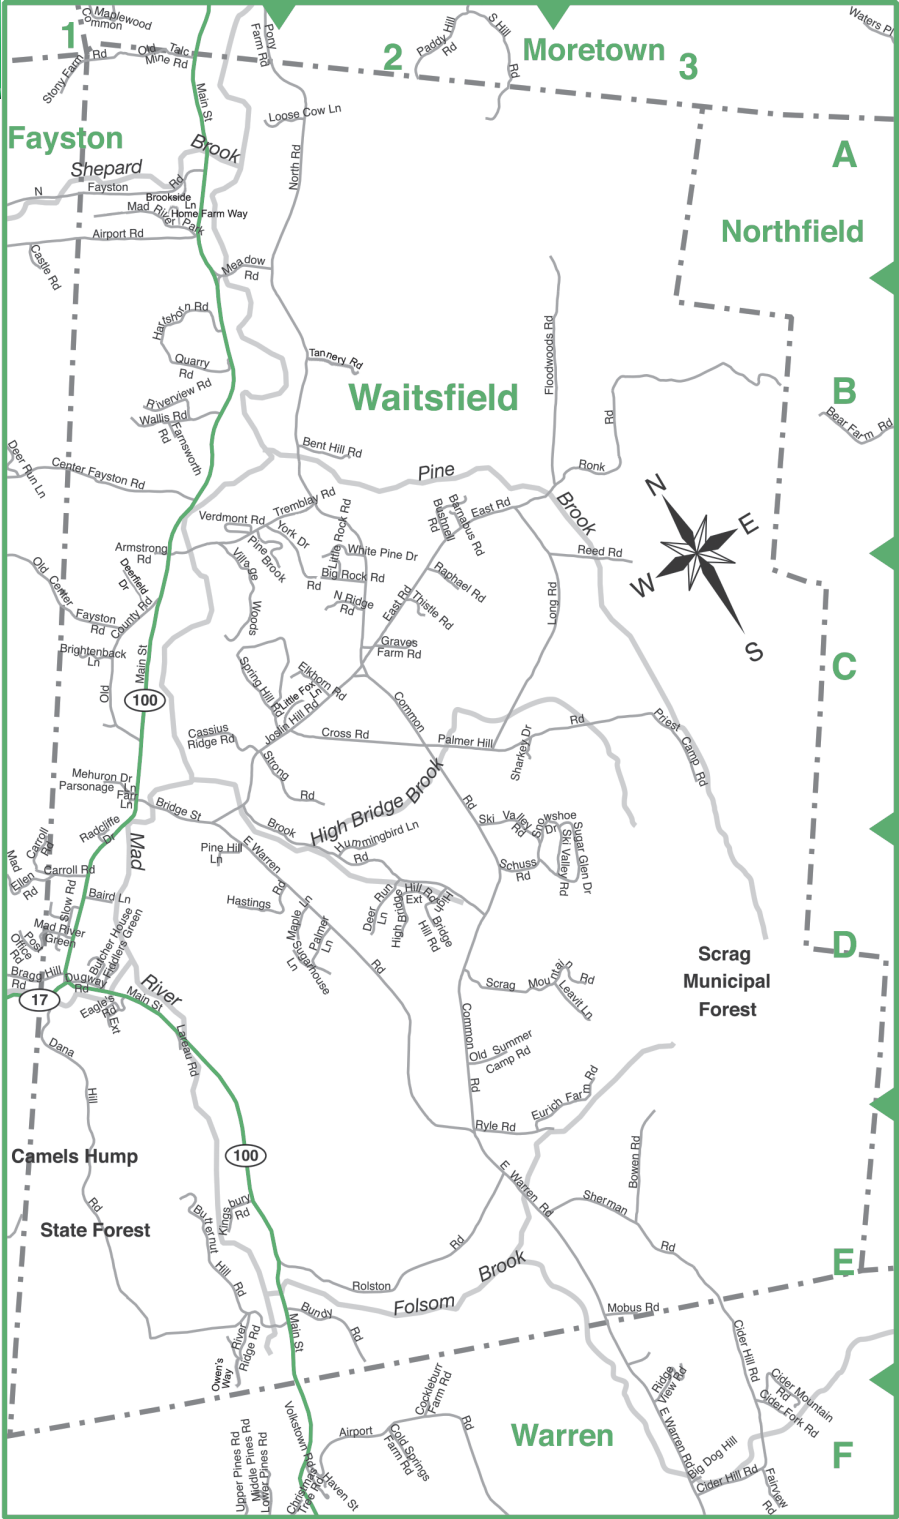

WAITSFIELD TOWN MAP