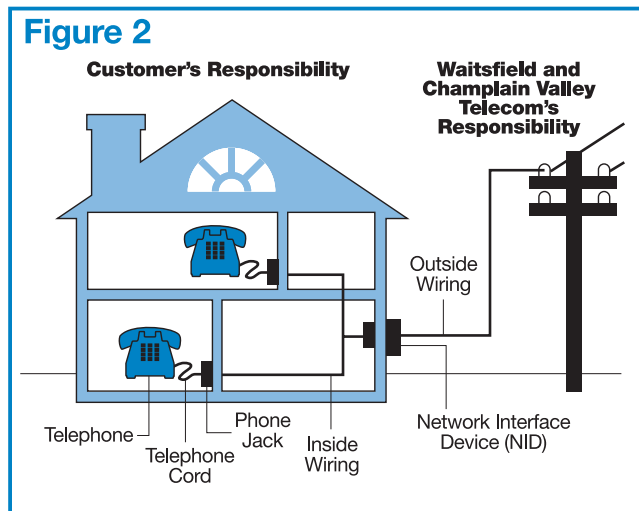

TROUBLESHOOTING

WIRE MAINTENANCE PLAN

For only $5.95 a month, you can subscribe to our Wire Maintenance Plan.

The plan is designed to reduce the cost of possible repair charges and covers the inside wiring at your residence or business. In addition, the plan covers full replacement of battery and/or charger at any time due to a performance failure for Fiber-to-the-Home customers.

CONTACT REPAIR

(800) 496-3393 or
(802) 496-3393

DIG SAFE

Call Dig Safe 48 hours in advance before you dig or drill. It's the law!

1-888-DIG-SAFE
(344-7233) or
dial 8-1-1

www.digsafe.com