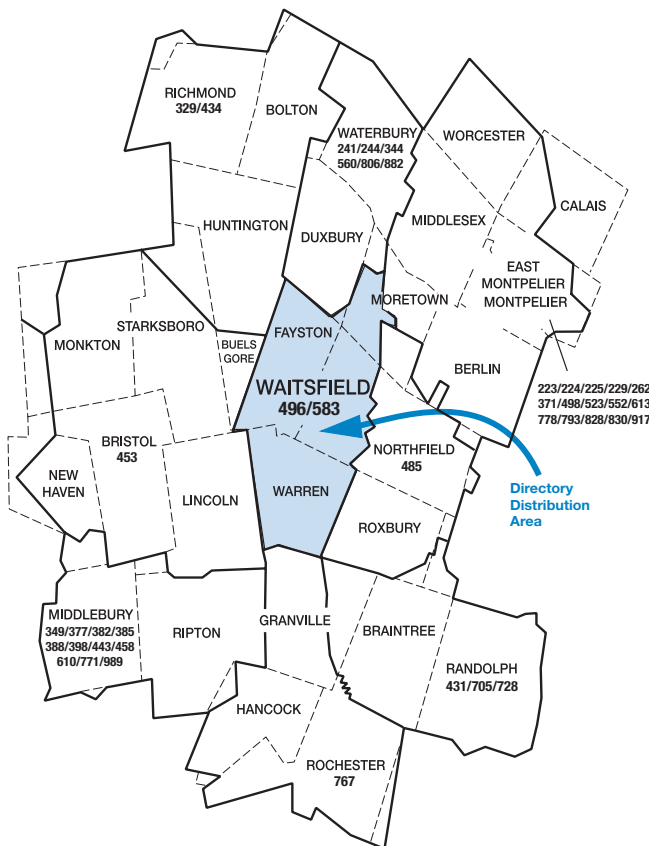

LOCAL CALLING AREA

TELEPHONE DIRECTORY COVERAGE AREA

The Mad River Valley towns of:

Fayston • Moretown • Waitsfield • Warren

LOCAL CALLING AREA:

Mad River Valley: 496, 583

Bristol: 453

Middlebury: 349, 377, 382, 385, 388, 398, 443, 458, 610, 771, 989